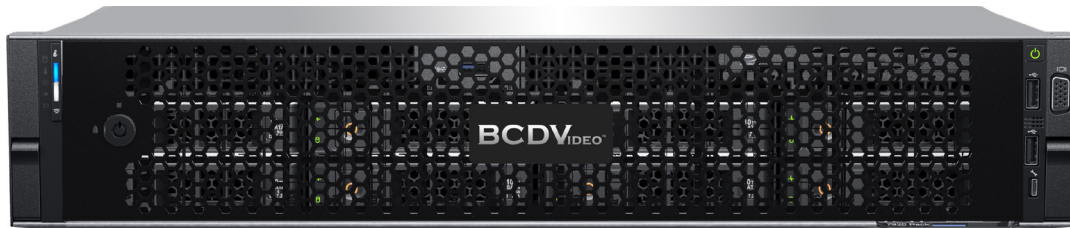

Price Matrix

2U 8-Bay Rackmount Video Analytics Server

BCD208-ARA-130-GPU2 Common System Specifications					
Chassis	2U Rackmount				
Maximum Storage	72TB				
Hard Drive Bays	(8) 3.5" LFF Bays				
RAM	128GB				
Operating Systems Supported	Windows 10 Pro, Upgradable to Windows Server 2012 R2/2016				
Operating System Drive	(2) 512GB SSD				
Network Ports	(4) 1GbE, (1) Mgmt ; Optional (2) 10GbE LAN ports				
RAID Level Supported	RAID 1,5,6,10				
Power Supply	(2) 1600W (100-240VAC)				
Warranty	5-Year Global Next Business Day, Keep Your Hard Drive				
Product	Raw Storage	Processor	Graphics	Archive Drive	MSRP (USD)
BCD208-ARA-130-GPU2	N/A	(1) Intel Xeon Gold 6130	(2) NVidia P4000	N/A	$ 19,875
BCD208-ARA-130-GPU2-24T-8	24TB	(1) Intel Xeon Gold 6130	(2) NVidia P4000	(3) 8TB DUAL PORT SAS	$ 23,034
BCD208-ARA-130-GPU2-32T-8	32TB	(1) Intel Xeon Gold 6130	(2) NVidia P4000	(4) 8TB DUAL PORT SAS	$ 24,086
BCD208-ARA-130-GPU2-40T-8	40TB	(1) Intel Xeon Gold 6130	(2) NVidia P4000	(5) 8TB DUAL PORT SAS	$ 25,139
BCD208-ARA-130-GPU2-48T-8	48TB	(1) Intel Xeon Gold 6130	(2) NVidia P4000	(6) 8TB DUAL PORT SAS	$ 26,192

FOR MORE INFORMATION: bcdvideo.com | sales@bcdvideo.com | +1.847.205.1922 **TECH SUPPORT:** support@bcdvideo.com | +1.844.462.2384

Copyright © 2018, BCDVideo. All rights reserved. This document is provided for information purposes only. The contents are subject to change without notice.