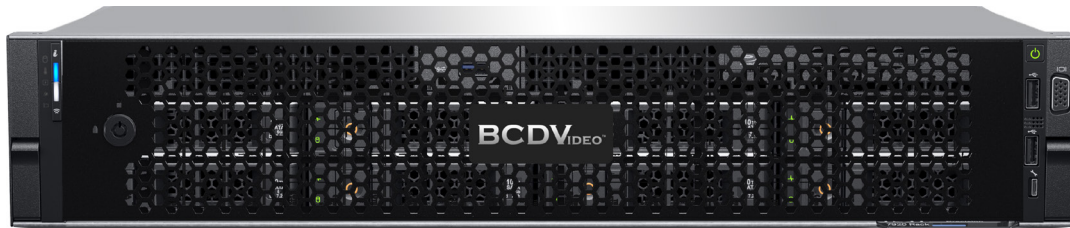

Price Matrix

2U 8-Bay Rackmount Video Analytics Server

BCD208-ARA-130-GPU1 Common System Specifications					
Chassis	2U Rackmount				
Maximum Storage	72TB				
Hard Drive Bays	(8) 3.5" LFF Bays				
RAM	128GB				
Operating Systems Supported	Windows 10 Pro, Upgradable to Windows Server 2012 R2/2016				
Operating System Drive	(2) 512GB SSD				
Network Ports	(4) 1GbE, (1) Mgmt ; Optional (2) 10GbE LAN ports				
RAID Level Supported	RAID 1,5,6,10				
Power Supply	(2) 1600W (100-240VAC)				
Warranty	5-Year Global Next Business Day, Keep Your Hard Drive				
Product	Raw Storage	Processor	Graphics	Archive Drive	MSRP (USD)
BCD208-ARA-130-GPU1	N/A	(1) Intel Xeon Gold 6130	(1) NVidia P4000	N/A	$ 18,200
BCD208-ARA-130-GPU1-24T-8	24TB	(1) Intel Xeon Gold 6130	(1) NVidia P4000	(3) 8TB DUAL PORT SAS	$ 21,419
BCD208-ARA-130-GPU1-32T-8	32TB	(1) Intel Xeon Gold 6130	(1) NVidia P4000	(4) 8TB DUAL PORT SAS	$ 22,472
BCD208-ARA-130-GPU1-40T-8	40TB	(1) Intel Xeon Gold 6130	(1) NVidia P4000	(5) 8TB DUAL PORT SAS	$ 23,524
BCD208-ARA-130-GPU1-48T-8	48TB	(1) Intel Xeon Gold 6130	(1) NVidia P4000	(6) 8TB DUAL PORT SAS	$ 24,577

FOR MORE INFORMATION: bcdvideo.com | sales@bcdvideo.com | +1.847.205.1922 **TECH SUPPORT:** support@bcdvideo.com | +1.844.462.2384

Copyright © 2018, BCDVideo. All rights reserved. This document is provided for information purposes only. The contents are subject to change without notice.